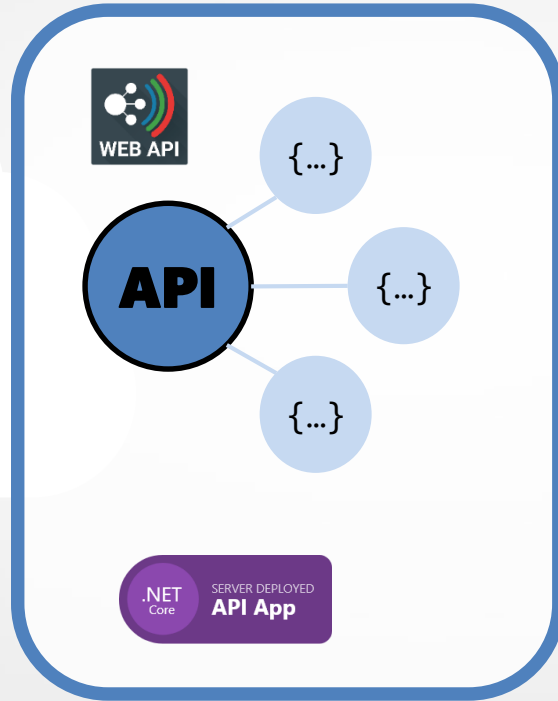

Mobile Maintenance Update

By: Shem Lehmann

INNOVATIONS

ROADMAP

THE API

THE API

This section shows the mobile application interface and its availability. On the left is a smartphone displaying the app's menu with items: Assets, Work Orders, Parts Inventory, Work Requests, Time Cards, Meters, Scanner, and Settings. Above the phone is a blue hexagonal icon with a white scale. To the right are three distribution logos: **Download on the App Store**, **GET IT ON Google Play**, and **Get it from Microsoft**. Below the phone, the text "(or sideload it if you are super hard core)" is visible.

LIVE Demo