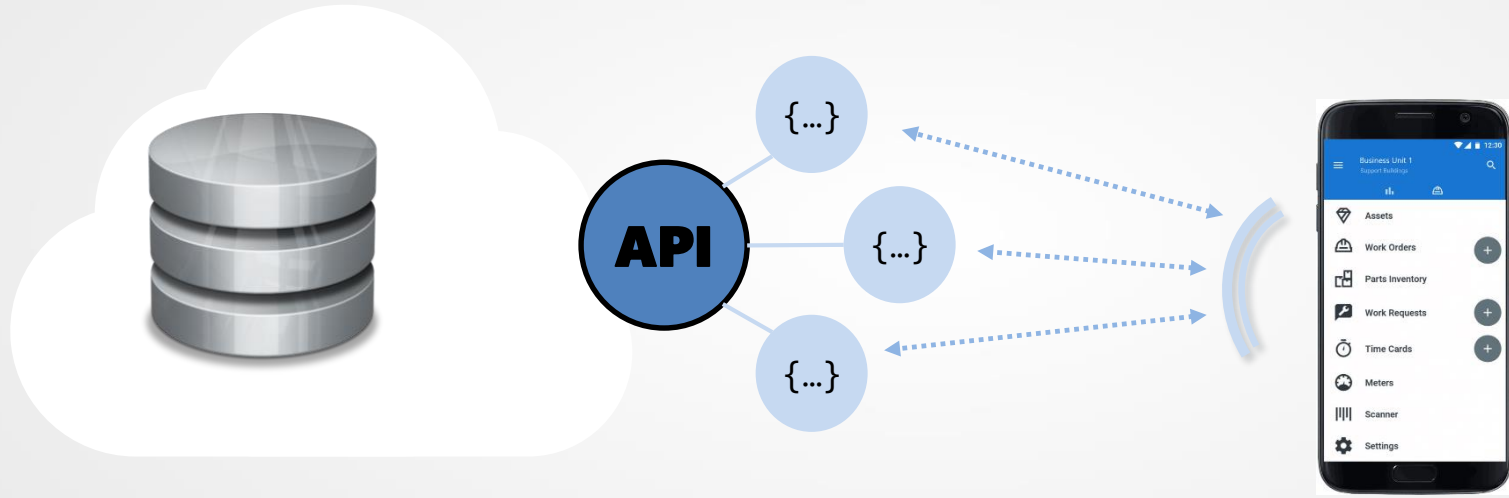

Mobile Maintenance Update

By: Shem Lehmann

INNOVATIONS

ROADMAP

THE API

THE API

This section shows the mobile application interface and its availability. On the left is a smartphone displaying the app's menu with items: Assets, Work Orders, Parts Inventory, Work Requests, Time Cards, Meters, Scanner, and Settings. Above the phone is a blue hexagonal icon with a white scale. To the right are three distribution logos: **Download on the App Store**, **GET IT ON Google Play**, and **Get it from Microsoft**. Below the phone, the text "(or sideload it if you are super hard core)" is visible.

LIVE Demo