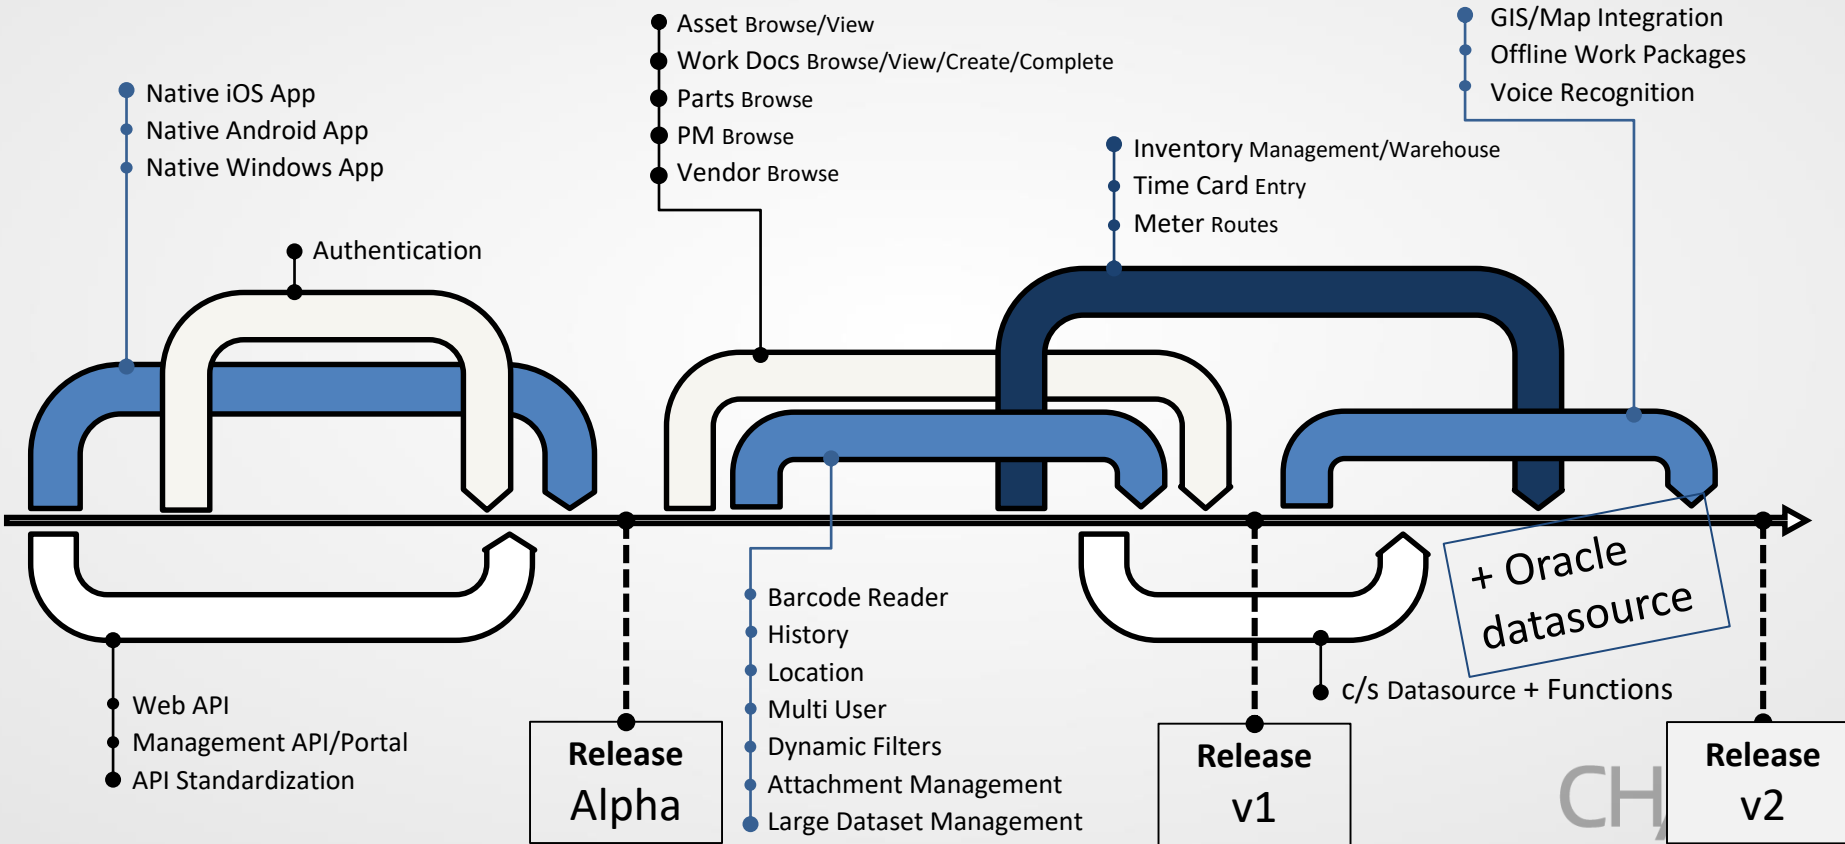

Mobile Maintenance Update

By: Shem Lehmann

INNOVATIONS

ROADMAP

THE API

THE API

This section shows the mobile application interface and its availability. On the left is a smartphone displaying the app's menu with items: Assets, Work Orders, Parts Inventory, Work Requests, Time Cards, Meters, Scanner, and Settings. Above the phone is a blue hexagonal icon with a white scale. To the right are three distribution logos: **Download on the App Store**, **GET IT ON Google Play**, and **Get it from Microsoft**. Below the phone, the text "(or sideload it if you are super hard core)" is visible.

LIVE Demo